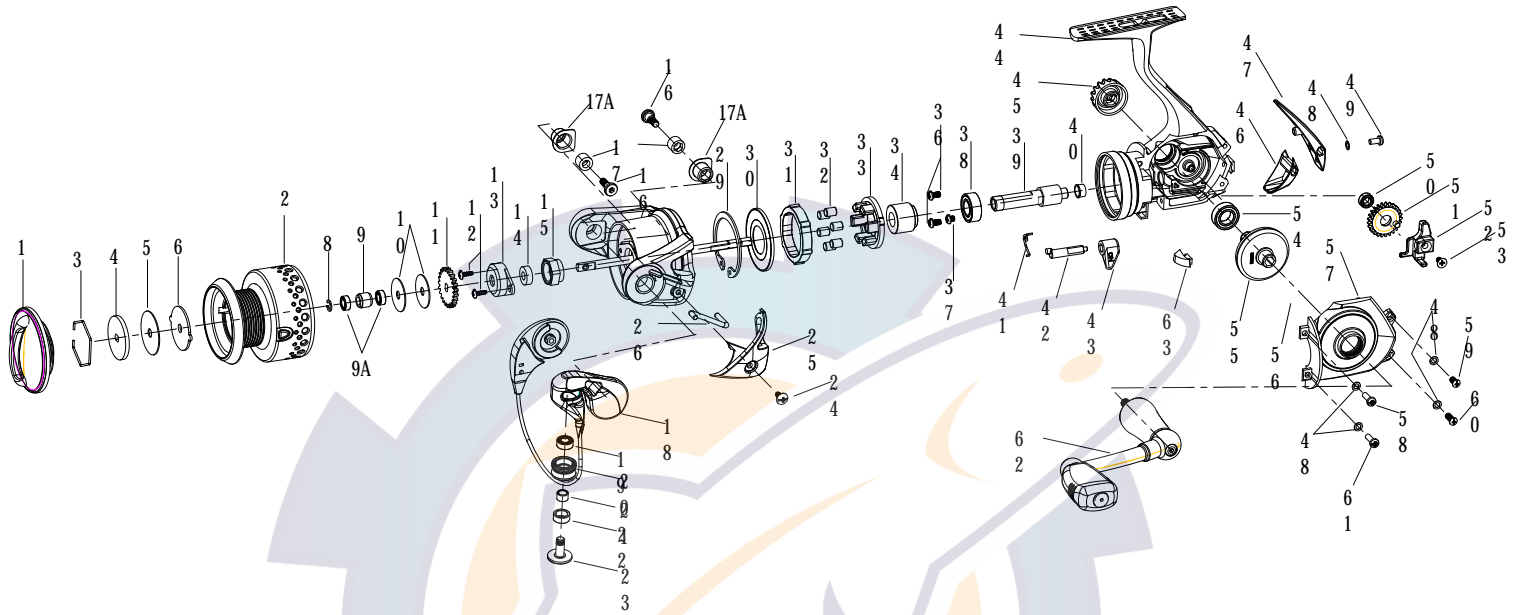

Energy PTi-A Parts Diagram - E10PTi-A / E20PTi-A

ORDERING PARTS

Refer to the parts list and diagram for your model. Locate the part you need and identify the key number for the part you wish to order for your model. Always state the model number, part number, part description and quantity on your orders. Parts may be ordered direct from the Factory Service Department (1-800-588-9030), Authorized Warranty / Service Centers, and online at www.tackleservice.com.